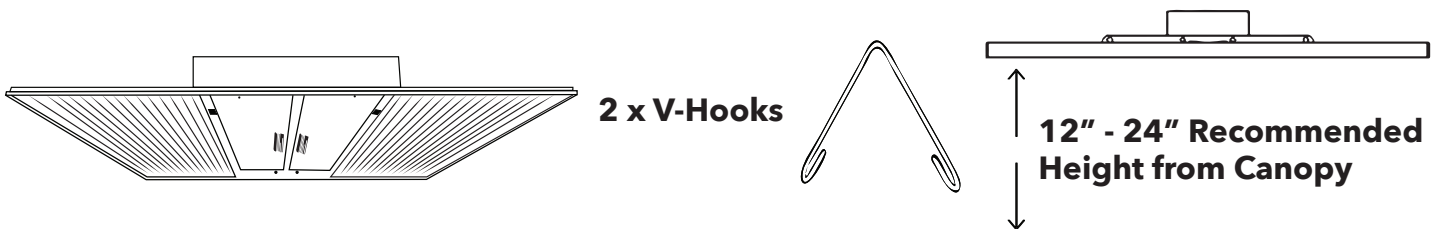

### Proper Use:

- Hang the light fixture using supplied V-Hooks.
- Hang fixture at a minimum of 12" from light and plant canopy. Less than 12" distance may burn plants.
- Recommended coverage is 4' x 4' or 5' x 5' for flowering and 7' x 7' area for vegetative growth.