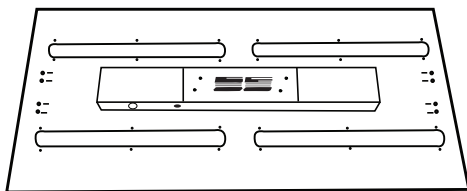

# nextlight **VEG8** commercial series **Switch**

 **WARNING:** Please read and follow the instructions below before installing and using your NextLight.

 **WARNING:** Please locate the switch on the bottom of the fixture before plugging in. Do NOT look directly into diodes when using your Veg8 Switch.

## Proper Use:

- Hang the light fixture using supplied V-Hooks.
- Hang the light fixture at a minimum of 12" from light and plant canopy. Less than 12" distance may burn plants. 12" - 24" recommended height from veg canopy. Start high, adjust as plants acclimate.
- Recommended coverage is 2' x 4' area for vegetative growth.